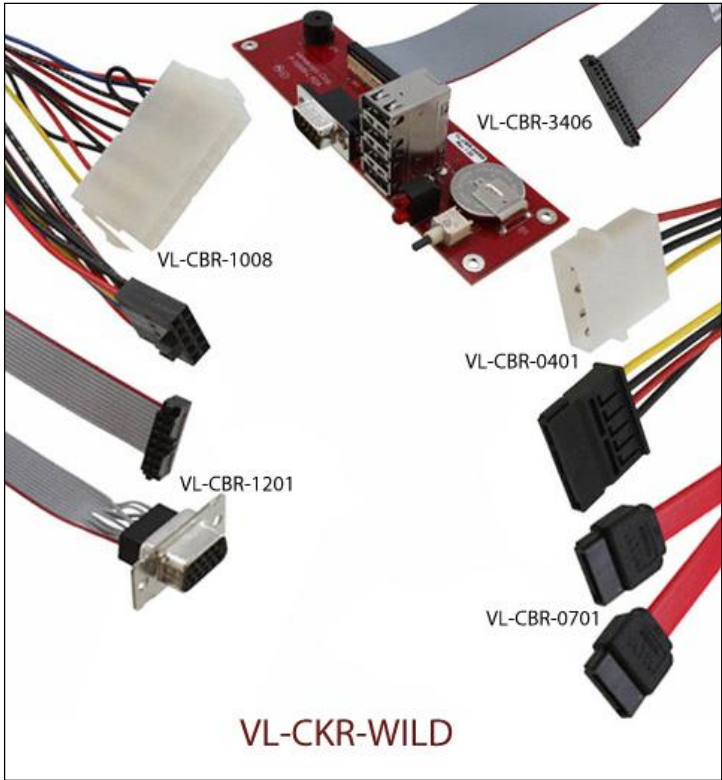

# Development Cable Kit VL-CKR-WILD

## Ordering Information

| Model       | Description  |
|-------------|--|
| VL-CKR-WILD | EPMp-34 Wildcat Evaluation Cable Kit. Includes VL-CBR-3406, 0401, 0701, 1008, 1201, and HDW-105. |