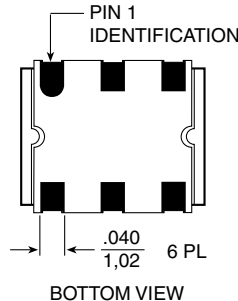

### CX4002

Power Rating: 1 Watt, MAX

Dimensions:  $\frac{\text{Inches}}{\text{mm}}$   
Unless otherwise specified, all tolerances are  $\pm \frac{.005}{0.13}$

Weight . . . . .0.35 grams  
Tape & Reel . . . . .850/reel  
Tube . . . . .65/tube