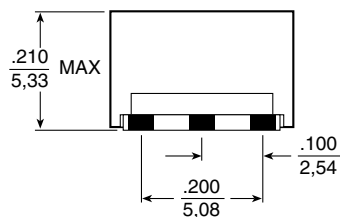

### CX4002

Power Rating: 1 Watt, MAX

Dimensions:  $\frac{\text{Inches}}{\text{mm}}$   
Unless otherwise specified, all tolerances are  $\pm \frac{.005}{0.13}$

Weight . . . . .0.35 grams  
Tape & Reel . . . . .850/reel  
Tube . . . . .65/tube