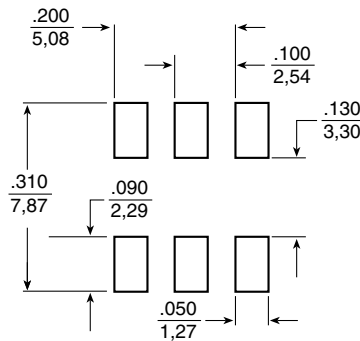

# RF SPLITTER/COMBINER

For RF Applications in Cable Media Products  
and Distribution Equipment : 2-Way; 0°

- ⊕ Operating bandwidth: 5 MHz to 1000 MHz
- ⊕ Ideal for cable distribution equipment and set top box applications
- ⊕ High Isolation
- ⊕ Excellent VSWR
- ⊕ 235°C peak IR reflow temperature rating

### Electrical Specifications @ 25°C — Operating Temperature -40°C to +85°C

Part Number	Frequency (MHz)	Z (Ω)	Isolation		VSWR (5-1000 MHz)		Insertion Loss (Above 3dB)	
			5-400 MHz (dB TYP/MIN)	400-1000 MHz (dB TYP/MIN)	INPUT (TYP/MAX)	OUTPUT (TYP/MAX)	5-400 MHz (dB TYP/MAX)	400-1000 MHz (dB TYP/MAX)
CX4002	5 - 1000	75	30/22	21/17	1.1:1/1.3:1	1.1:1/1.3:1	0.5/0.8	0.8/1.6

### CX4002

Power Rating: 1 Watt, MAX

Dimensions:  $\frac{\text{Inches}}{\text{mm}}$   
Unless otherwise specified, all tolerances are  $\pm \frac{.005}{0.13}$

Weight . . . . .0.35 grams  
Tape & Reel . . . . .850/reel  
Tube . . . . .65/tube