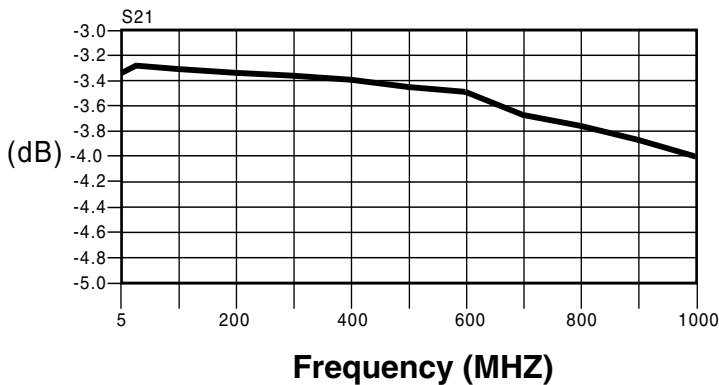

Typical Performance @ 25°C

INSERTION LOSS