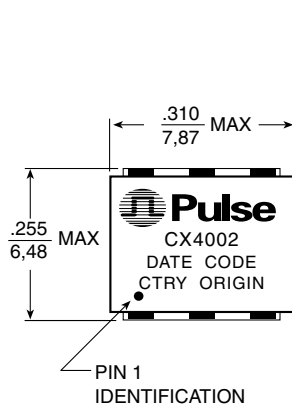

### Electrical Specifications @ 25°C — Operating Temperature -40°C to +85°C

Part Number	Frequency (MHz)	Z (Ω)	Isolation		VSWR (5-1000 MHz)		Insertion Loss (Above 3dB)	
			5-400 MHz (dB TYP/MIN)	400-1000 MHz (dB TYP/MIN)	INPUT (TYP/MAX)	OUTPUT (TYP/MAX)	5-400 MHz (dB TYP/MAX)	400-1000 MHz (dB TYP/MAX)
CX4002	5 - 1000	75	30/22	21/17	1.1:1/1.3:1	1.1:1/1.3:1	0.5/0.8	0.8/1.6

### Additional Specifications

Part Number	Phase Unbalance		Amplitude Unbalance	
	5-400 MHz (deg MAX)	400-1000 MHz (deg MAX)	5-400 MHz (dB MAX)	400-1000 MHz (dB MAX)
CX4002	2	4	0.3	0.6

### CX4002

Power Rating: 1 Watt, MAX

Dimensions:  $\frac{\text{Inches}}{\text{mm}}$   
Unless otherwise specified, all tolerances are  $\pm \frac{.005}{0.13}$

Weight . . . . .0.35 grams  
Tape & Reel . . . . .850/reel  
Tube . . . . .65/tube