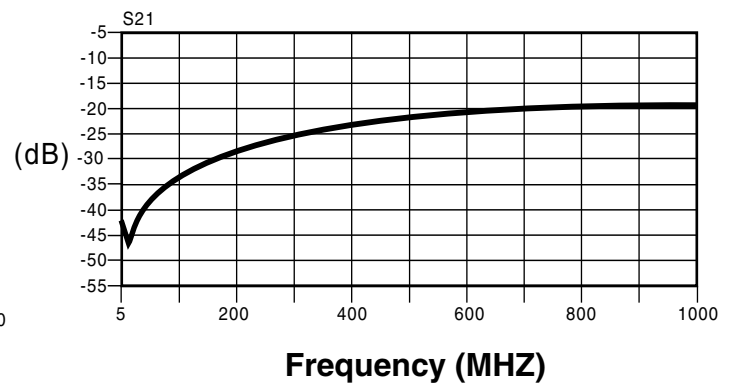

RF SPLITTER/COMBINER

For RF Applications in Cable Media Products
and Distribution Equipment : 2-Way; 0°

Typical Performance @ 25°C

ISOLATION

For More Information :

UNITED STATES (Worldwide)

12220 World Trade Drive
San Diego, CA 92128
U.S.A.
<http://www.pulseeng.com>
TEL: 858 674 8100
FAX: 858 674 8262

UNITED KINGDOM (Northern Europe)

1 & 2 Huxley Road
The Surrey Research Park
Guildford, Surrey GU2 5RE
United Kingdom
TEL: 44 1483 401700
FAX: 44 1483 401701

FRANCE (Southern Europe)

Zone Industrielle
F-39270
Orgelet
France
TEL: 33 3 84 35 04 04
FAX: 33 3 84 25 46 41

SINGAPORE (Southern Asia)

150 Kampong Ampat
#07-01/02
KA Centre
Singapore 368324
TEL: 65 287 8998
FAX: 65 280 0080

TAIWAN, R.O.C. (Northern Asia)

3F-4, No. 81, Sec. 1
HsinTai Wu Road
Hsi-Chih, Taipei Hsien
Taiwan, R.O.C.
Tel: 886 2 2698 0228
FAX: 886 2 2698 0948

DISTRIBUTOR

Performance warranty of products offered on this data sheet is limited to the parameters specified. Data is subject to change without notice. Other brand and product names mentioned herein may be trademarks or registered trademarks of their respective owners.