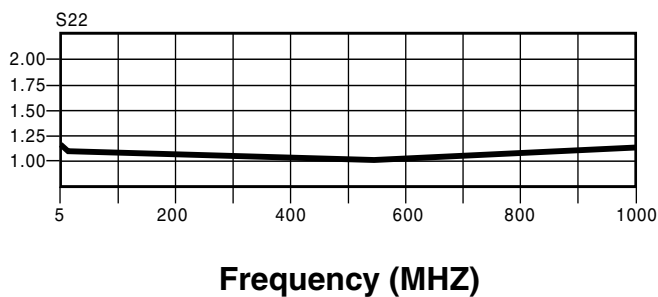

OUTPUT VSWR