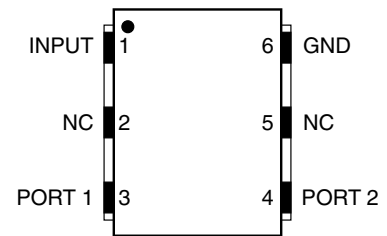

Mechanical

CX4002

Power Rating: 1 Watt, MAX